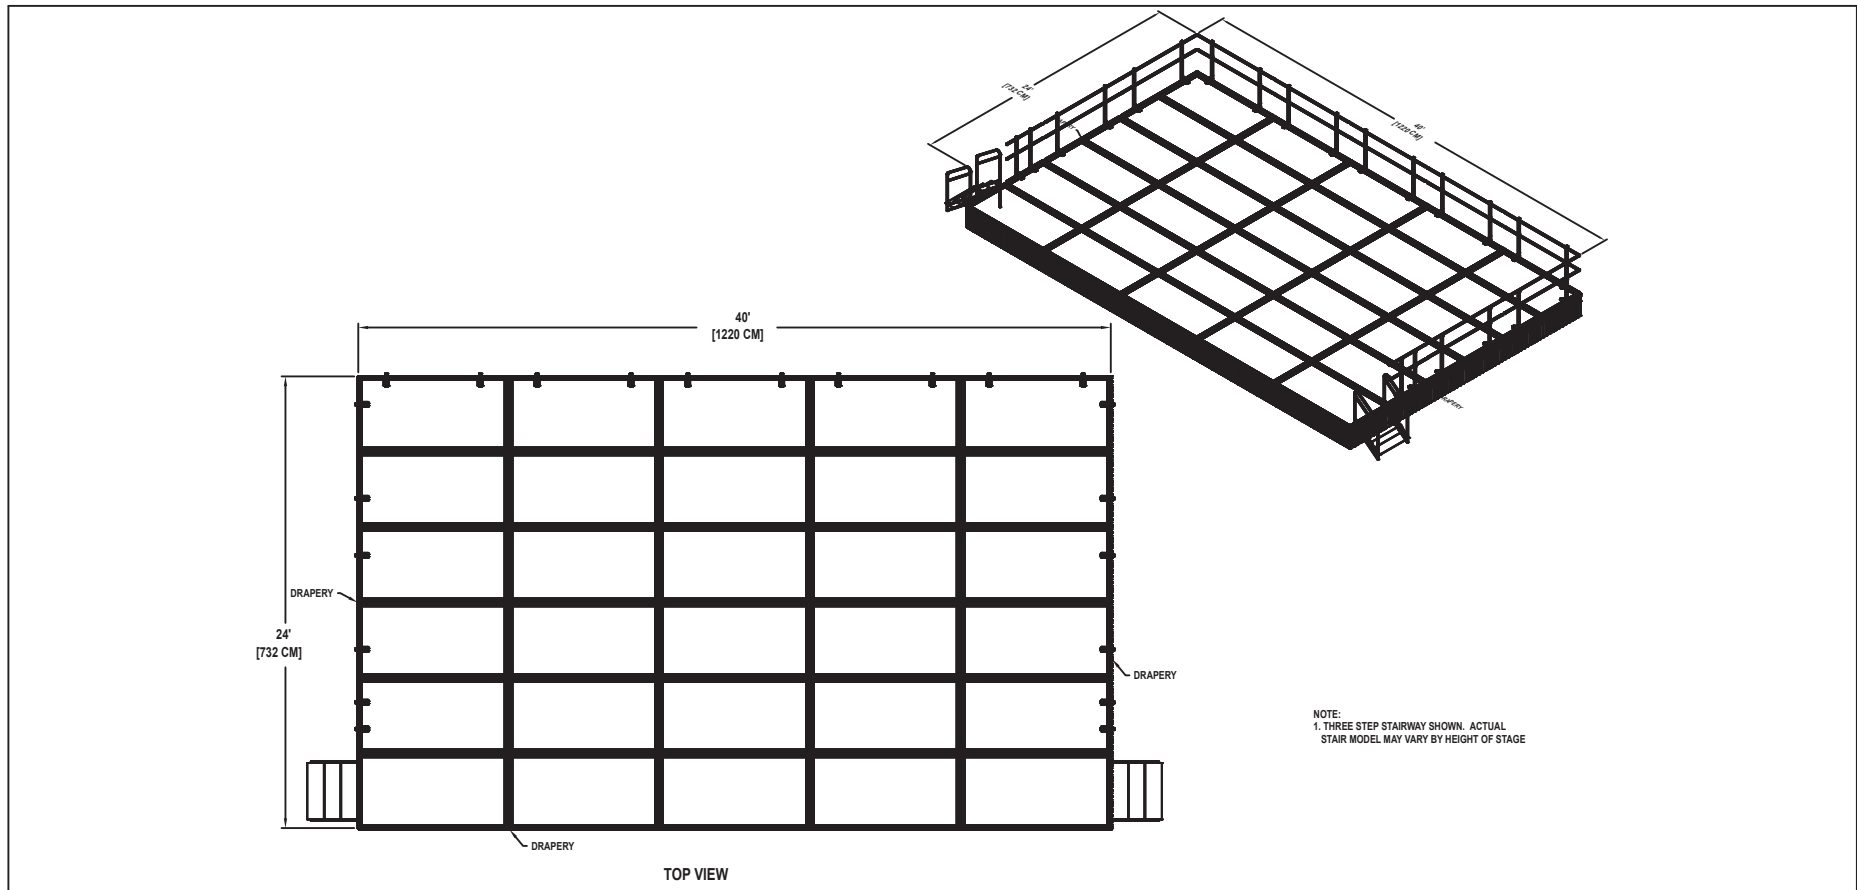

# FLAT STAGE SET

NO. 441 - 24' X 40'

SET INCLUDES (30) 4'x8' (122 CM x 244 CM) STAGE UNITS, TWO STAIRWAYS WITH HANDRAILS, DRAPERY CLOSURES, GUARDRAIL, AND CARTS.

Wenger<sup>®</sup>  
CORPORATION

Wenger

JRCLANCY

GEARBOSS

Drawing 100A312\_A  
Sheet 11 of 18